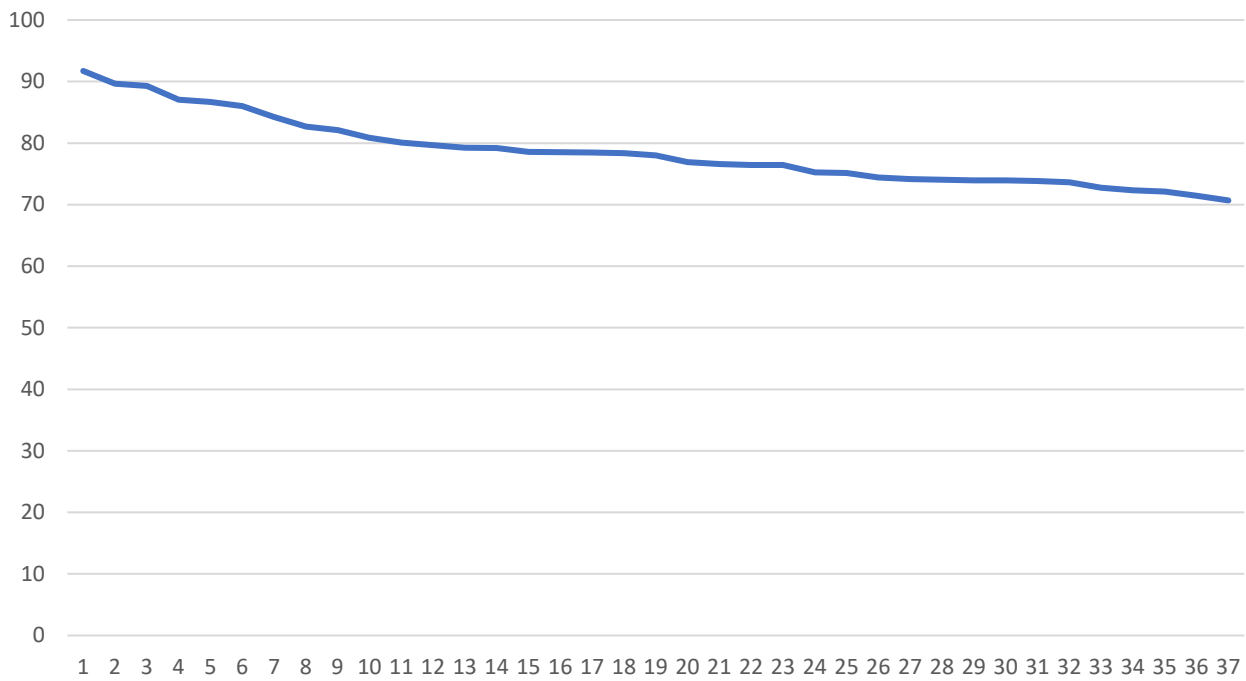

HEE Yorkshire and Humber Foundation School Foundation Programme Group Matching Statistics 2020

Preference	NYEC	WY	SY
1st choice	37	257	144
2nd choice	12	0	0
3rd choice	97	0	0
Not Ranked	4	0	0
Total	150	257	144

Scores of Applicants Allocated to NYEC, Preferencing Group 1st

Scores of Applicants Allocated to NYEC, Preferencing Group 2nd

Scores of Applicants Allocated to NYEC, Preferencing Group 3rd

Scores of Applicants Allocated to SY, Preferencing Group 1st