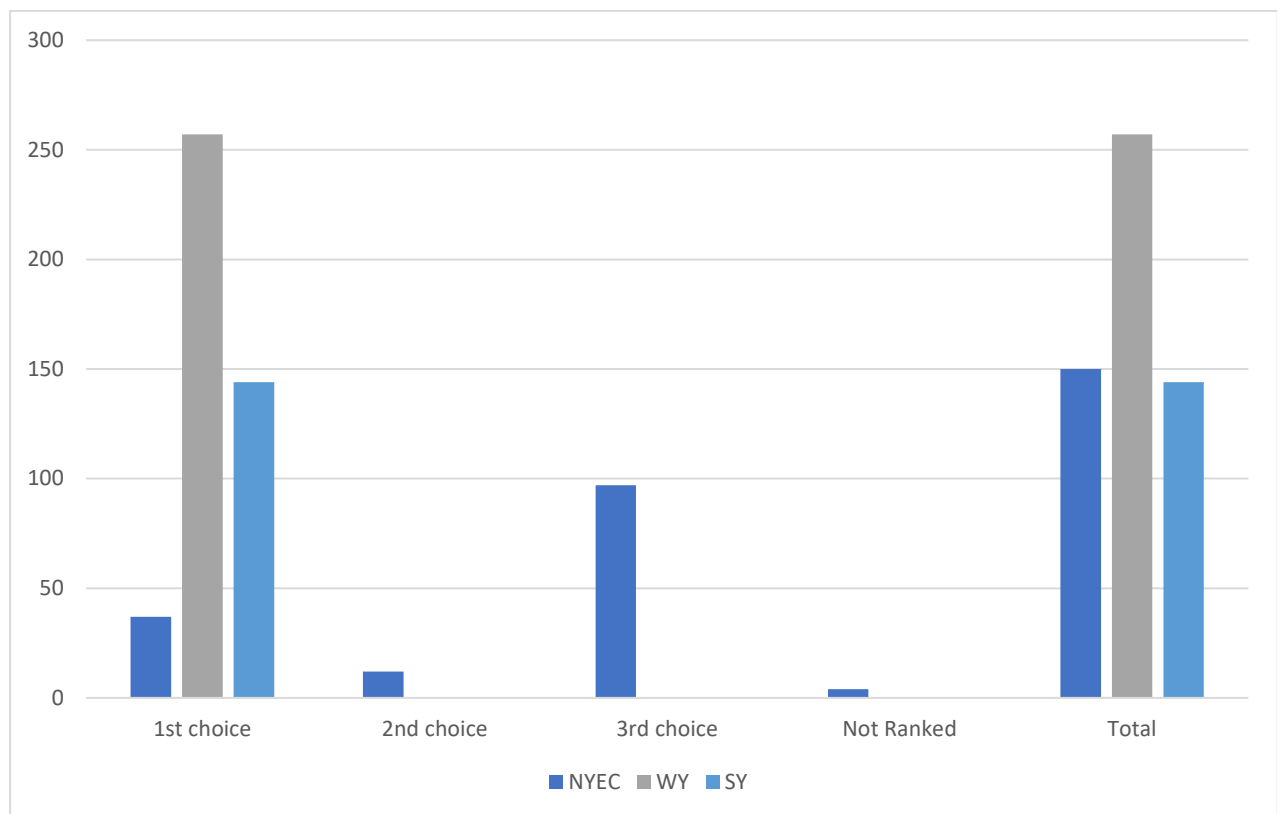

HEE Yorkshire and Humber Foundation School Foundation Programme Group Matching Statistics 2020

Preference	NYEC	WY	SY
1st choice	37	257	144
2nd choice	12	0	0
3rd choice	97	0	0
Not Ranked	4	0	0
Total	150	257	144

Scores of Applicants Allocated to NYEC, Preferencing Group 1st

Scores of Applicants Allocated to NYEC, Preferencing Group 2nd

Scores of Applicants Allocated to NYEC, Preferencing Group 3rd

Scores of Applicants Allocated to SY, Preferencing Group 1st