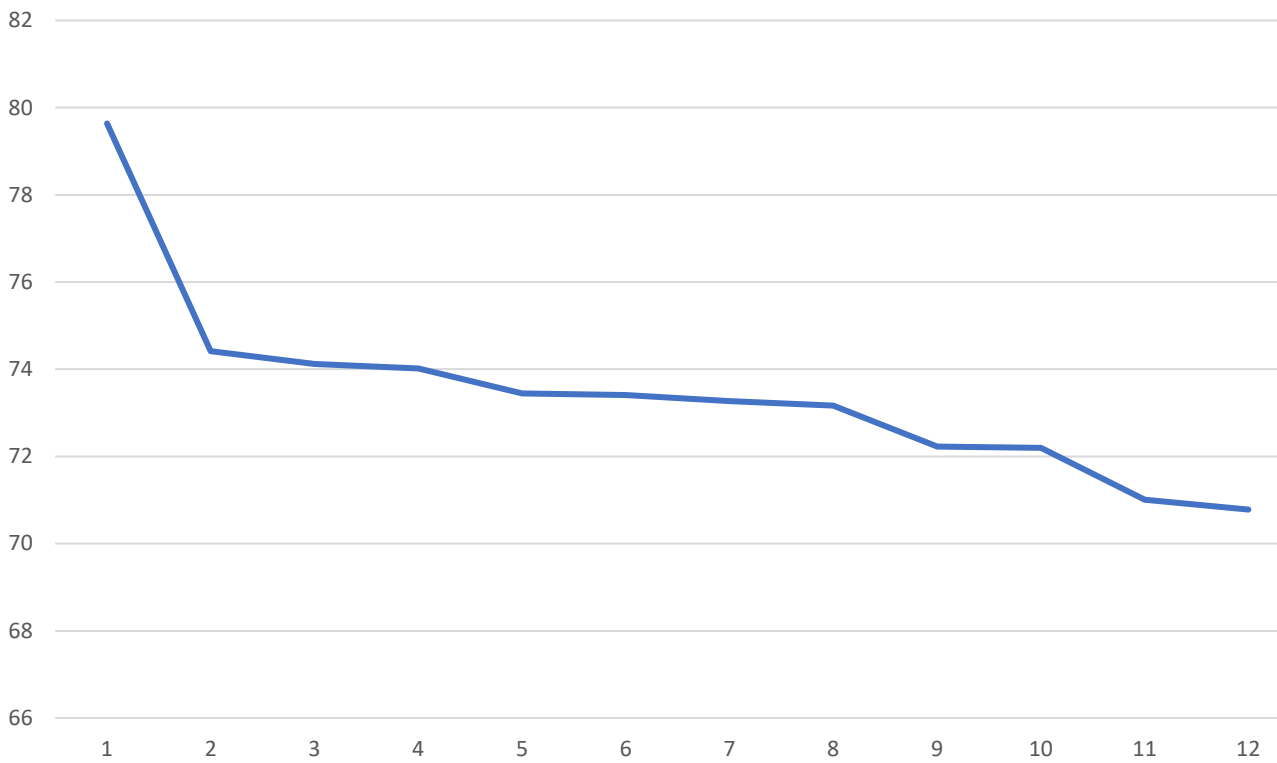

HEE Yorkshire and Humber Foundation School Foundation Programme Group Matching Statistics 2020

Preference	NYEC	WY	SY
1st choice	37	257	144
2nd choice	12	0	0
3rd choice	97	0	0
Not Ranked	4	0	0
Total	150	257	144

Scores of Applicants Allocated to NYEC, Preferencing Group 1st

Scores of Applicants Allocated to NYEC, Preferencing Group 2nd

Scores of Applicants Allocated to NYEC, Preferencing Group 3rd

Scores of Applicants Allocated to SY, Preferencing Group 1st