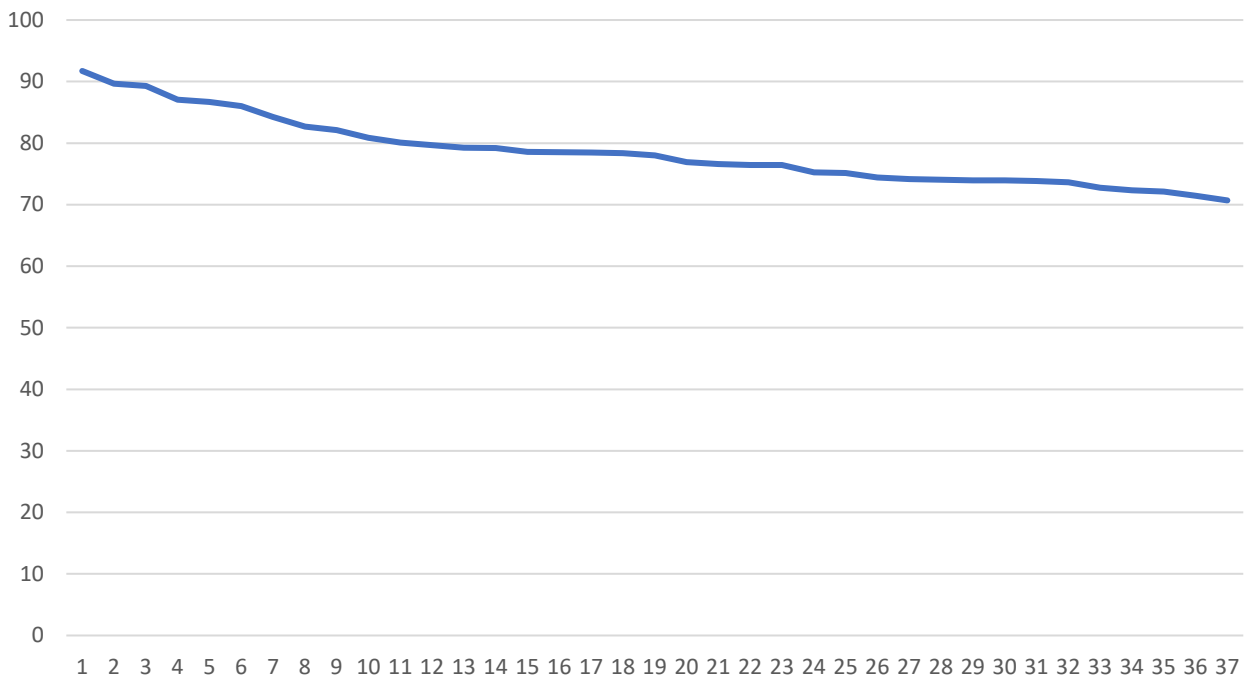

HEE Yorkshire and Humber Foundation School Foundation Programme Group Matching Statistics 2020

Preference	NYEC	WY	SY
1st choice	37	257	144
2nd choice	12	0	0
3rd choice	97	0	0
Not Ranked	4	1	0
Total	150	258	144

Scores of Applicants Allocated to NYEC, Preferencing Group 1st

Scores of Applicants Allocated to NYEC, Preferencing Group 2nd

Scores of Applicants Allocated to NYEC, Preferencing Group 3rd

Scores of Applicants Allocated to SY, Preferencing Group 1st