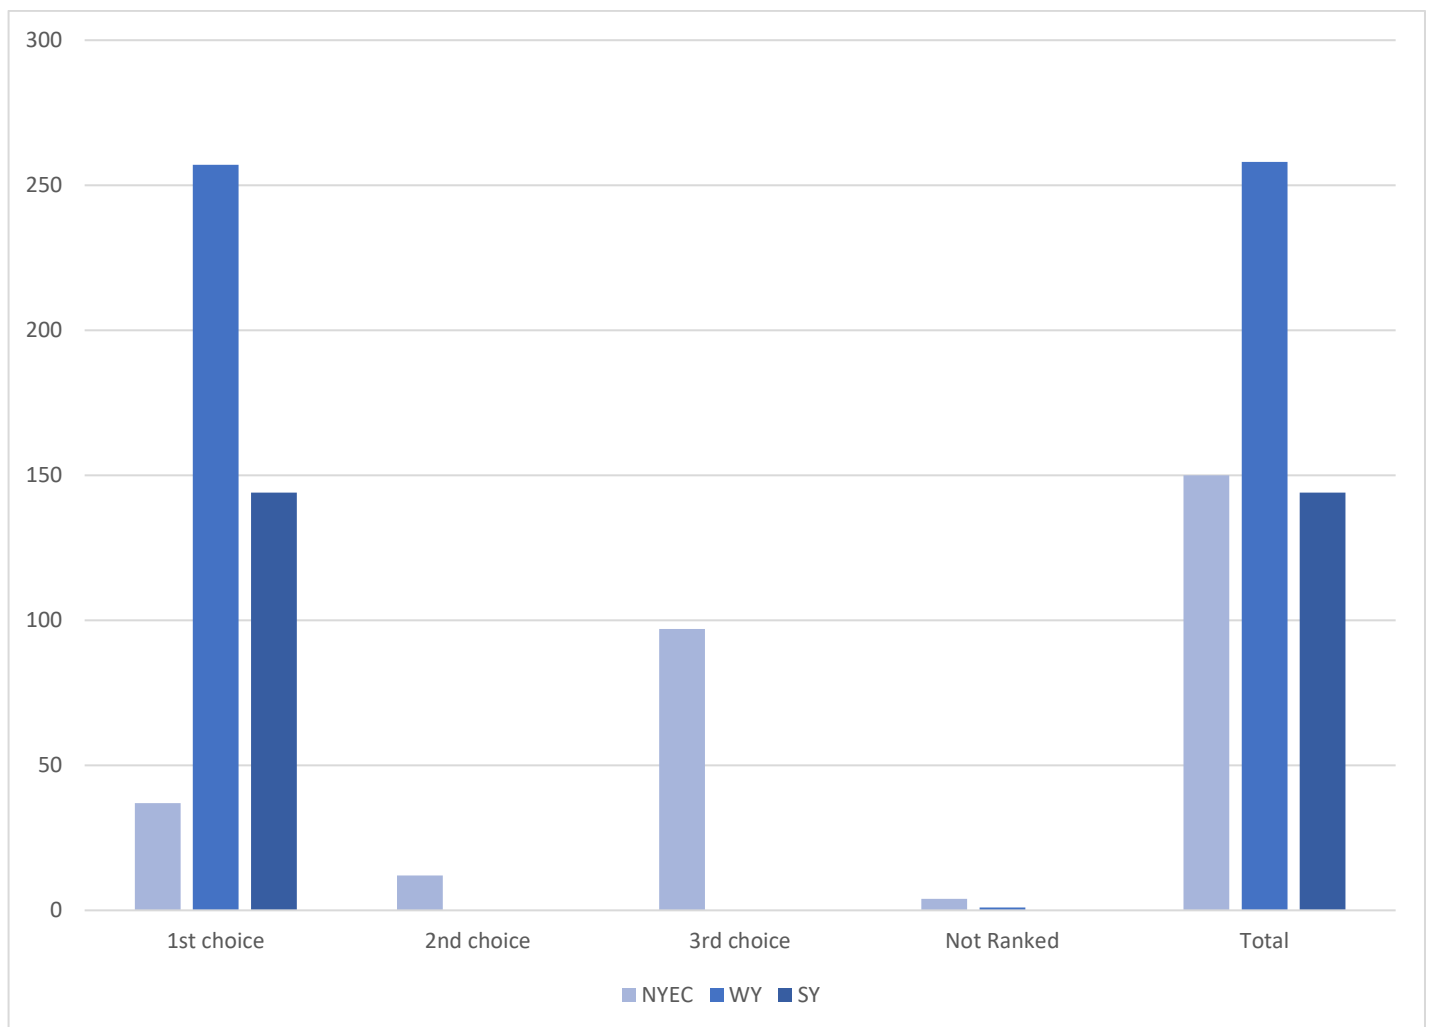

HEE Yorkshire and Humber Foundation School Foundation Programme Group Matching Statistics 2020

Preference	NYEC	WY	SY
1st choice	37	257	144
2nd choice	12	0	0
3rd choice	97	0	0
Not Ranked	4	1	0
Total	150	258	144

Scores of Applicants Allocated to NYEC, Preferencing Group 1st

Scores of Applicants Allocated to NYEC, Preferencing Group 2nd

Scores of Applicants Allocated to NYEC, Preferencing Group 3rd

Scores of Applicants Allocated to SY, Preferencing Group 1st