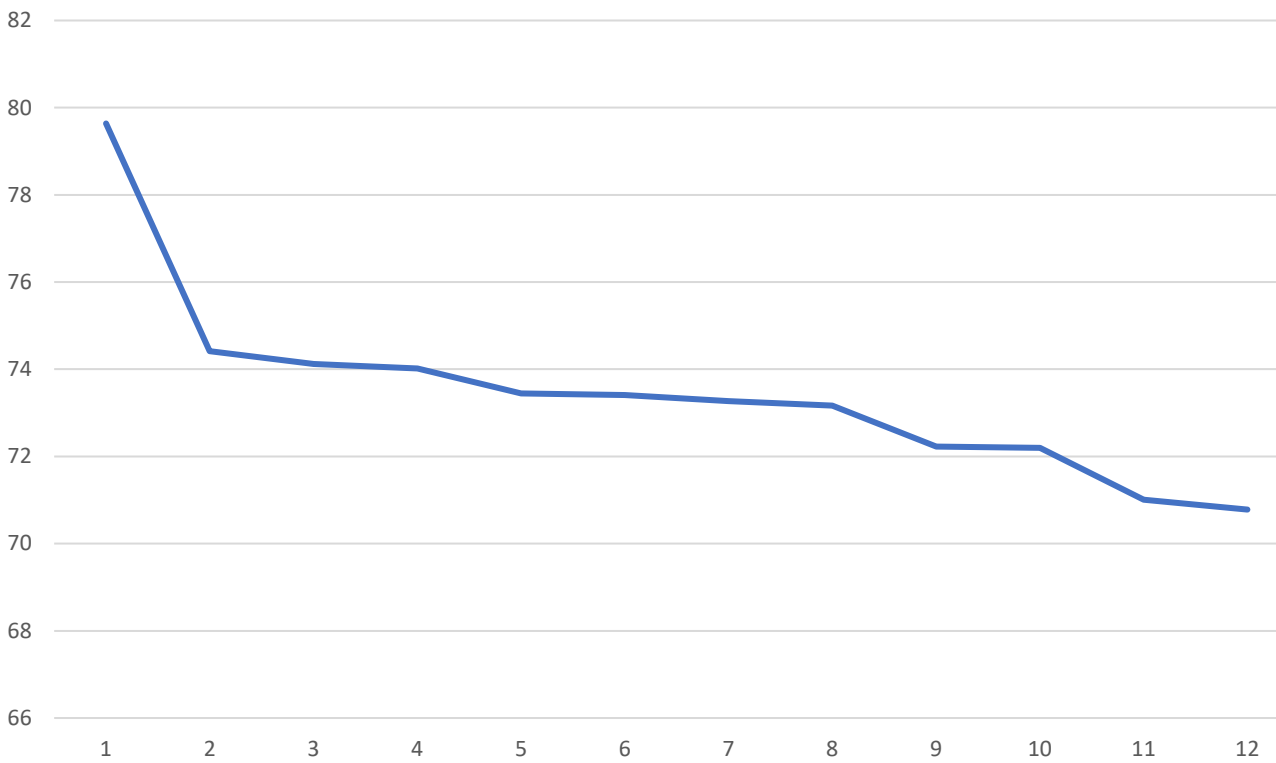

HEE Yorkshire and Humber Foundation School Foundation Programme Group Matching Statistics 2020

Preference	NYEC	WY	SY
1st choice	37	257	144
2nd choice	12	0	0
3rd choice	97	0	0
Not Ranked	4	1	0
Total	150	258	144

Scores of Applicants Allocated to NYEC, Preferencing Group 1st

Scores of Applicants Allocated to NYEC, Preferencing Group 2nd

Scores of Applicants Allocated to NYEC, Preferencing Group 3rd

Scores of Applicants Allocated to SY, Preferencing Group 1st