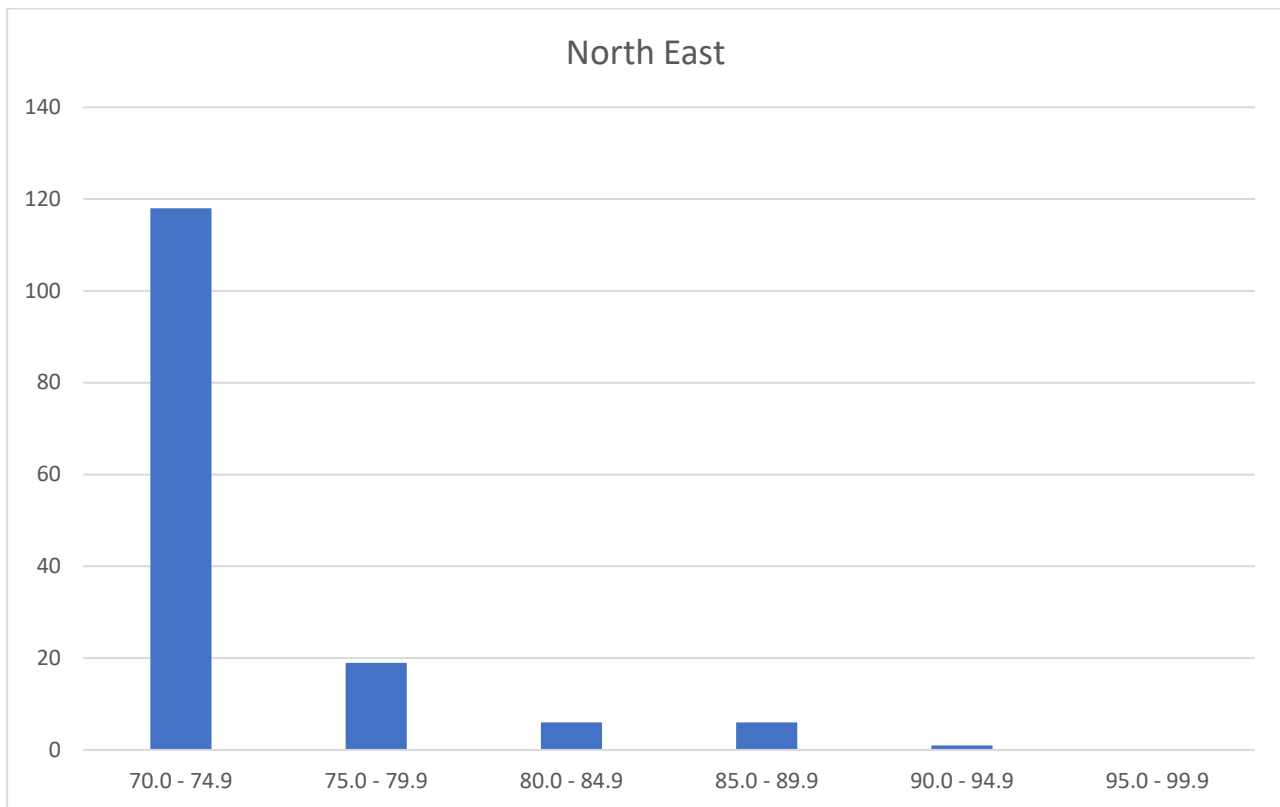

HEE Yorkshire and Humber Foundation School Foundation Programme Applicant Scores 2020

Please find below a breakdown of the applicant scores of those who have been allocated to each area Foundation School.*

For display purposes .9 is any score below the next whole number.

North East	
Score	Number of Applicants
70.0 - 74.9	118
75.0 - 79.9	16
80.0 - 84.9	5
85.0 - 89.9	6
90.0 - 94.9	1
95.0 - 99.9	0

*Please note – 1 applicant has been removed from this data due to special circumstances.

South	
Score	Number of Applicants
70.0 - 74.9	2
75.0 - 79.9	46
80.0 - 84.9	55
85.0 - 89.9	36
90.0 - 94.9	5
95.0 - 99.9	0

*Please note – 1 applicant has been removed from this data due to special circumstances.

West	
Score	Number of Applicants
70.0 - 74.9	4
75.0 - 79.9	84
80.0 - 84.9	96
85.0 - 89.9	63
90.0 - 94.9	10
95.0 - 99.9	0

*Please note – 5 applicants have been removed from this data due to special circumstances.