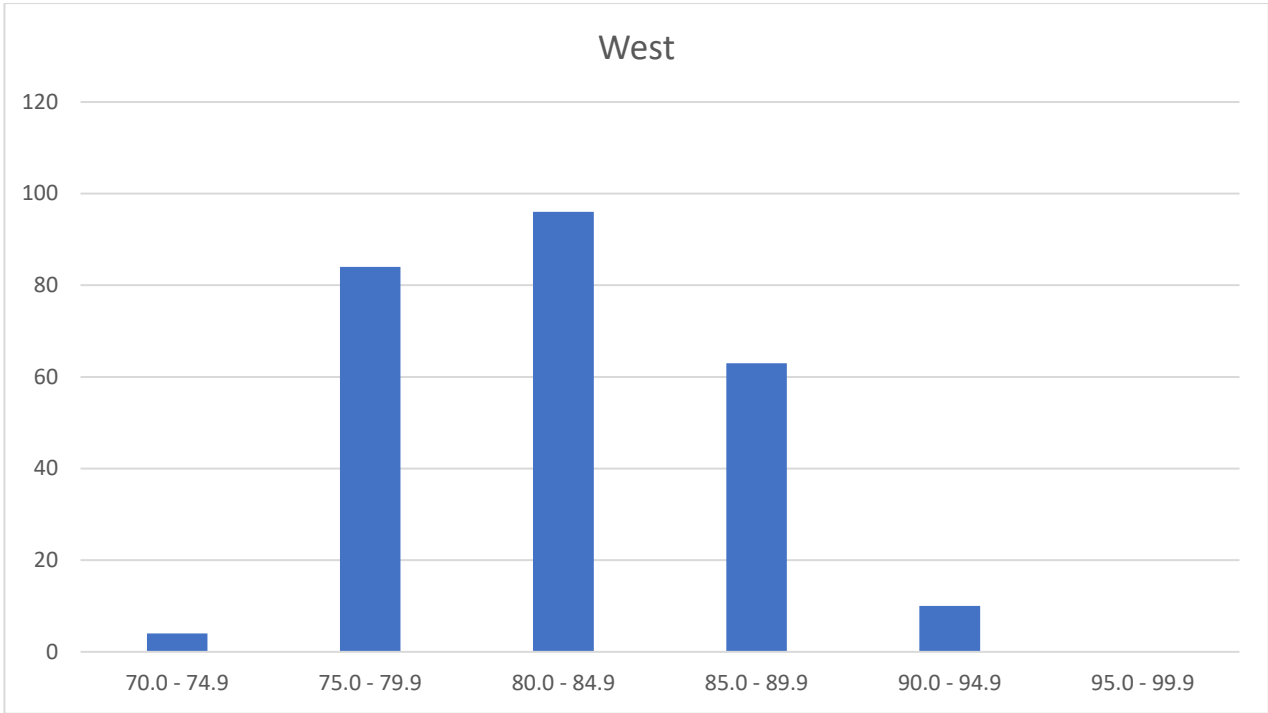

HEE Yorkshire and Humber Foundation School Foundation Programme Applicant Scores 2020

Please find below a breakdown of the applicant scores of those who have been allocated to each area Foundation School.*

For display purposes .9 is any score below the next whole number.

North East	
Score	Number of Applicants
70.0 - 74.9	118
75.0 - 79.9	16
80.0 - 84.9	5
85.0 - 89.9	6
90.0 - 94.9	1
95.0 - 99.9	0

*Please note – 1 applicant has been removed from this data due to special circumstances.

South	
Score	Number of Applicants
70.0 - 74.9	2
75.0 - 79.9	46
80.0 - 84.9	55
85.0 - 89.9	36
90.0 - 94.9	5
95.0 - 99.9	0

*Please note – 1 applicant has been removed from this data due to special circumstances.

West	
Score	Number of Applicants
70.0 - 74.9	4
75.0 - 79.9	84
80.0 - 84.9	96
85.0 - 89.9	63
90.0 - 94.9	10
95.0 - 99.9	0

*Please note – 5 applicants have been removed from this data due to special circumstances.