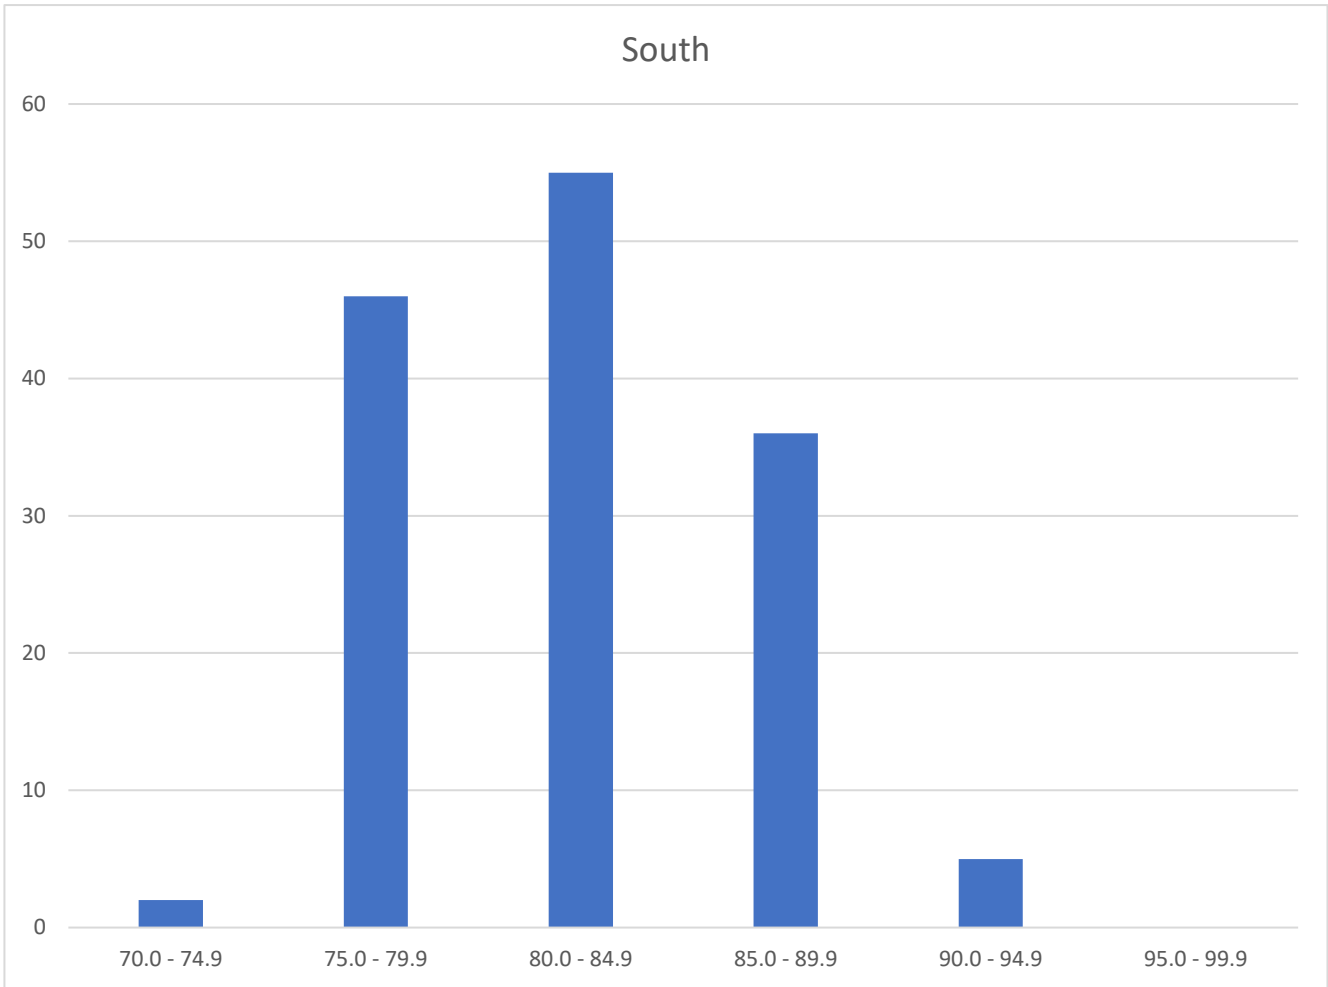

HEE Yorkshire and Humber Foundation School Foundation Programme Applicant Scores 2020

Please find below a breakdown of the applicant scores of those who have been allocated to each area Foundation School.*

For display purposes .9 is any score below the next whole number.

North East	
Score	Number of Applicants
70.0 - 74.9	118
75.0 - 79.9	16
80.0 - 84.9	5
85.0 - 89.9	6
90.0 - 94.9	1
95.0 - 99.9	0

*Please note – 1 applicant has been removed from this data due to special circumstances.

South	
Score	Number of Applicants
70.0 - 74.9	2
75.0 - 79.9	46
80.0 - 84.9	55
85.0 - 89.9	36
90.0 - 94.9	5
95.0 - 99.9	0

*Please note – 1 applicant has been removed from this data due to special circumstances.

West	
Score	Number of Applicants
70.0 - 74.9	4
75.0 - 79.9	84
80.0 - 84.9	96
85.0 - 89.9	63
90.0 - 94.9	10
95.0 - 99.9	0

*Please note – 5 applicants have been removed from this data due to special circumstances.