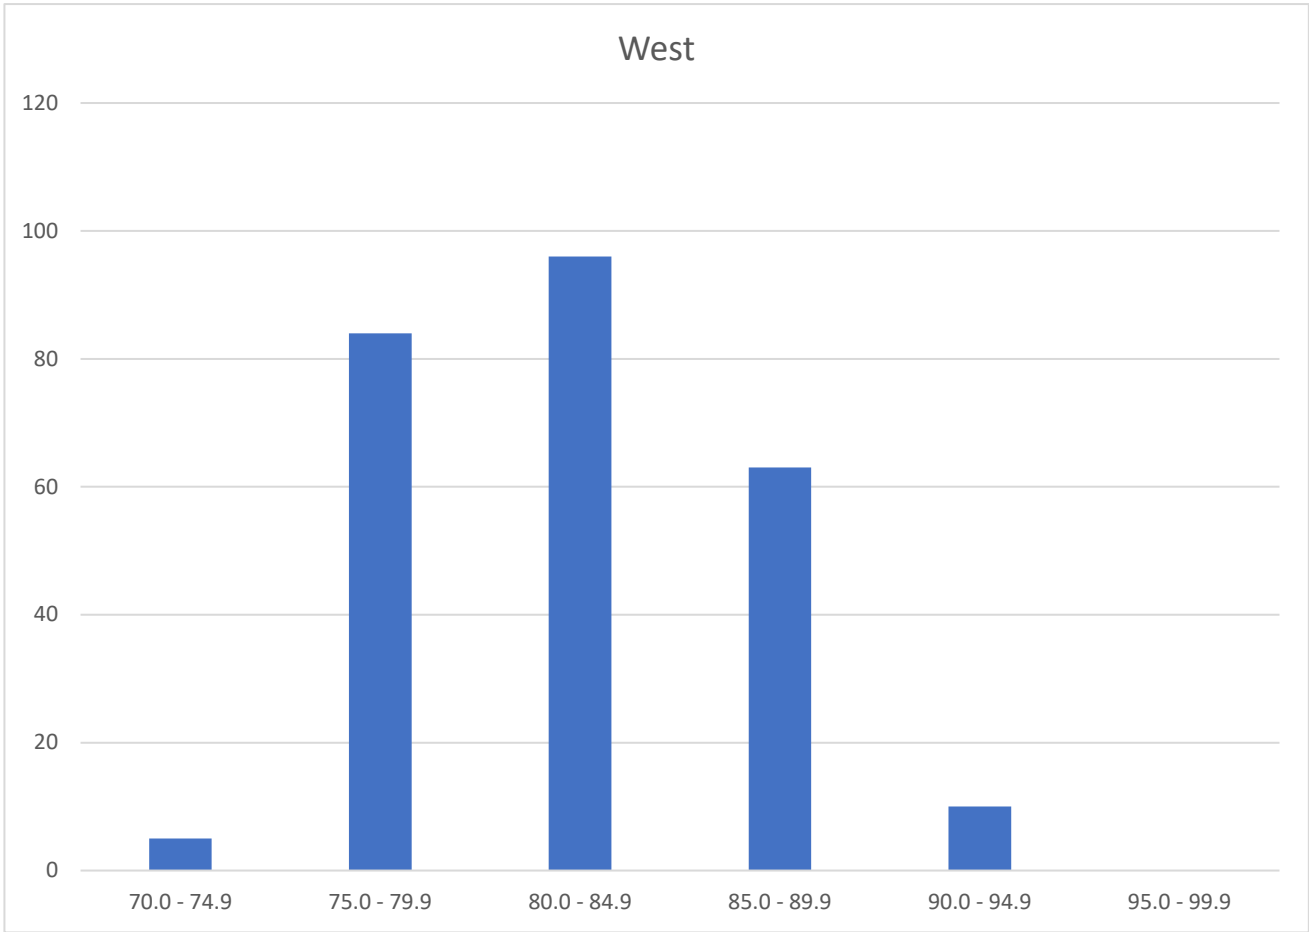

HEE Yorkshire and Humber Foundation School Foundation Programme Applicant Scores 2020

Please find below a breakdown of the applicant scores of those who have been allocated to each area Foundation School.*

For display purposes .9 is any score below the next whole number.

North East	
Score	Number of Applicants
70.0 - 74.9	118
75.0 - 79.9	19
80.0 - 84.9	6
85.0 - 89.9	6
90.0 - 94.9	1
95.0 - 99.9	0

South	
Score	Number of Applicants
70.0 - 74.9	2
75.0 - 79.9	46
80.0 - 84.9	55
85.0 - 89.9	36
90.0 - 94.9	5
95.0 - 99.9	0

West	
Score	Number of Applicants
70.0 - 74.9	5
75.0 - 79.9	84
80.0 - 84.9	96
85.0 - 89.9	63
90.0 - 94.9	10
95.0 - 99.9	0

*Please note – 6 applicants have been removed from this data due to special circumstances.