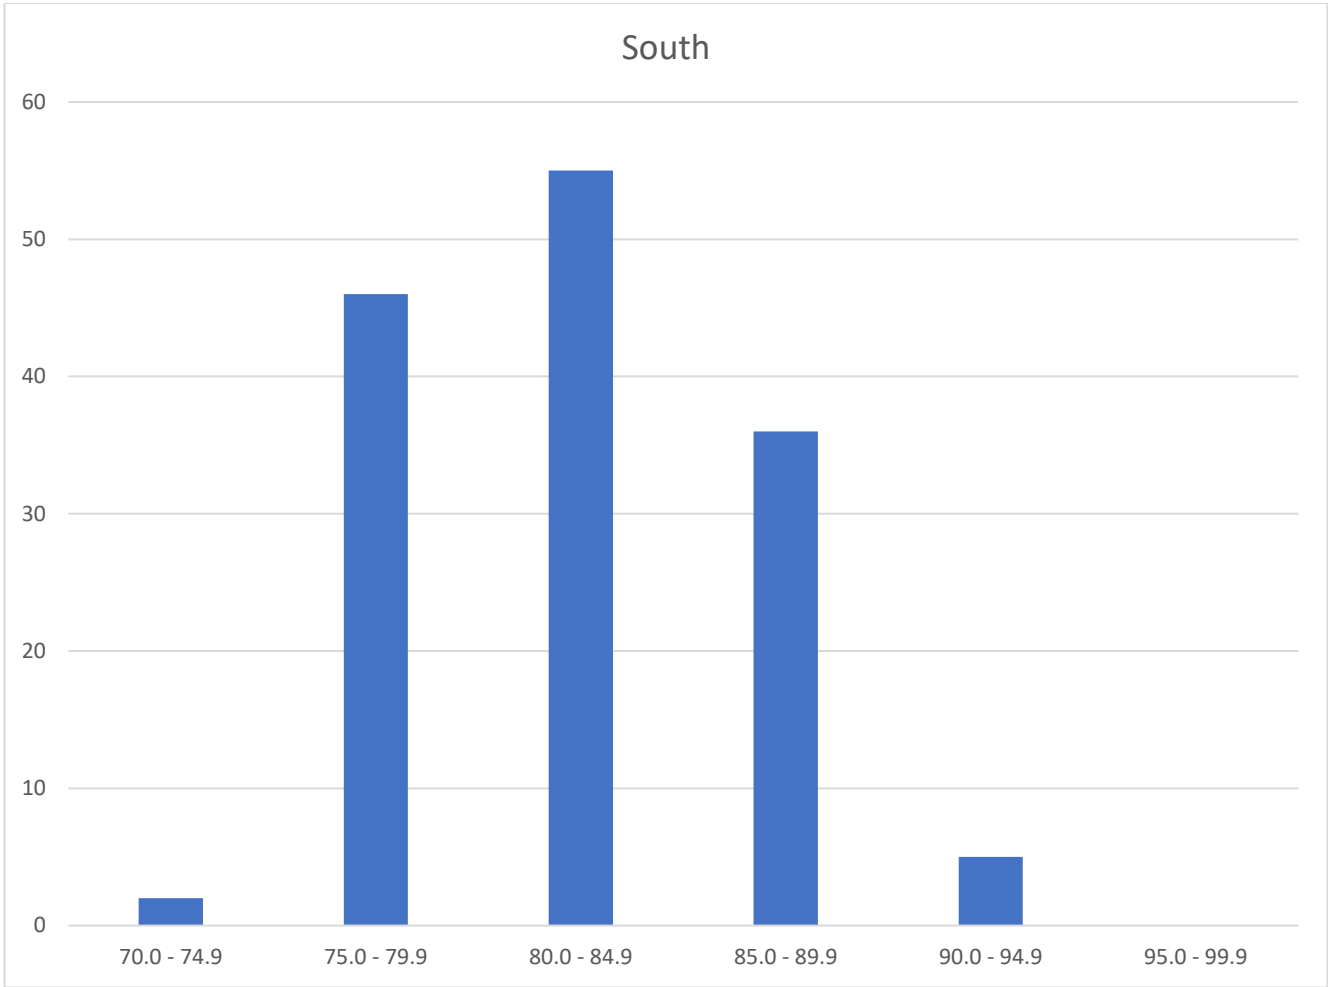

HEE Yorkshire and Humber Foundation School Foundation Programme Applicant Scores 2020

Please find below a breakdown of the applicant scores of those who have been allocated to each area Foundation School.*

For display purposes .9 is any score below the next whole number.

North East	
Score	Number of Applicants
70.0 - 74.9	118
75.0 - 79.9	19
80.0 - 84.9	6
85.0 - 89.9	6
90.0 - 94.9	1
95.0 - 99.9	0

South	
Score	Number of Applicants
70.0 - 74.9	2
75.0 - 79.9	46
80.0 - 84.9	55
85.0 - 89.9	36
90.0 - 94.9	5
95.0 - 99.9	0

West	
Score	Number of Applicants
70.0 - 74.9	5
75.0 - 79.9	84
80.0 - 84.9	96
85.0 - 89.9	63
90.0 - 94.9	10
95.0 - 99.9	0

*Please note – 6 applicants have been removed from this data due to special circumstances.