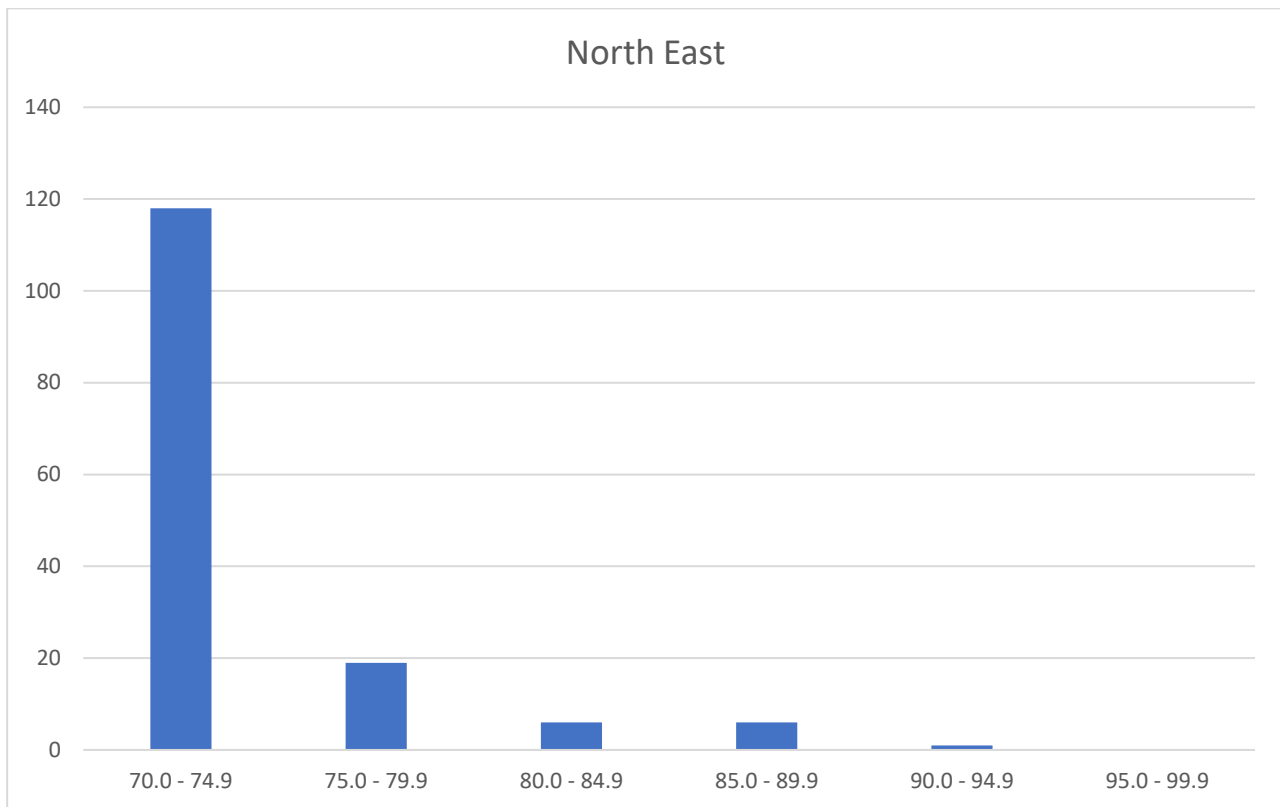

HEE Yorkshire and Humber Foundation School Foundation Programme Applicant Scores 2020

Please find below a breakdown of the applicant scores of those who have been allocated to each area Foundation School.*

For display purposes .9 is any score below the next whole number.

North East	
Score	Number of Applicants
70.0 - 74.9	118
75.0 - 79.9	19
80.0 - 84.9	6
85.0 - 89.9	6
90.0 - 94.9	1
95.0 - 99.9	0

South	
Score	Number of Applicants
70.0 - 74.9	2
75.0 - 79.9	46
80.0 - 84.9	55
85.0 - 89.9	36
90.0 - 94.9	5
95.0 - 99.9	0

West	
Score	Number of Applicants
70.0 - 74.9	5
75.0 - 79.9	84
80.0 - 84.9	96
85.0 - 89.9	63
90.0 - 94.9	10
95.0 - 99.9	0

*Please note – 6 applicants have been removed from this data due to special circumstances.