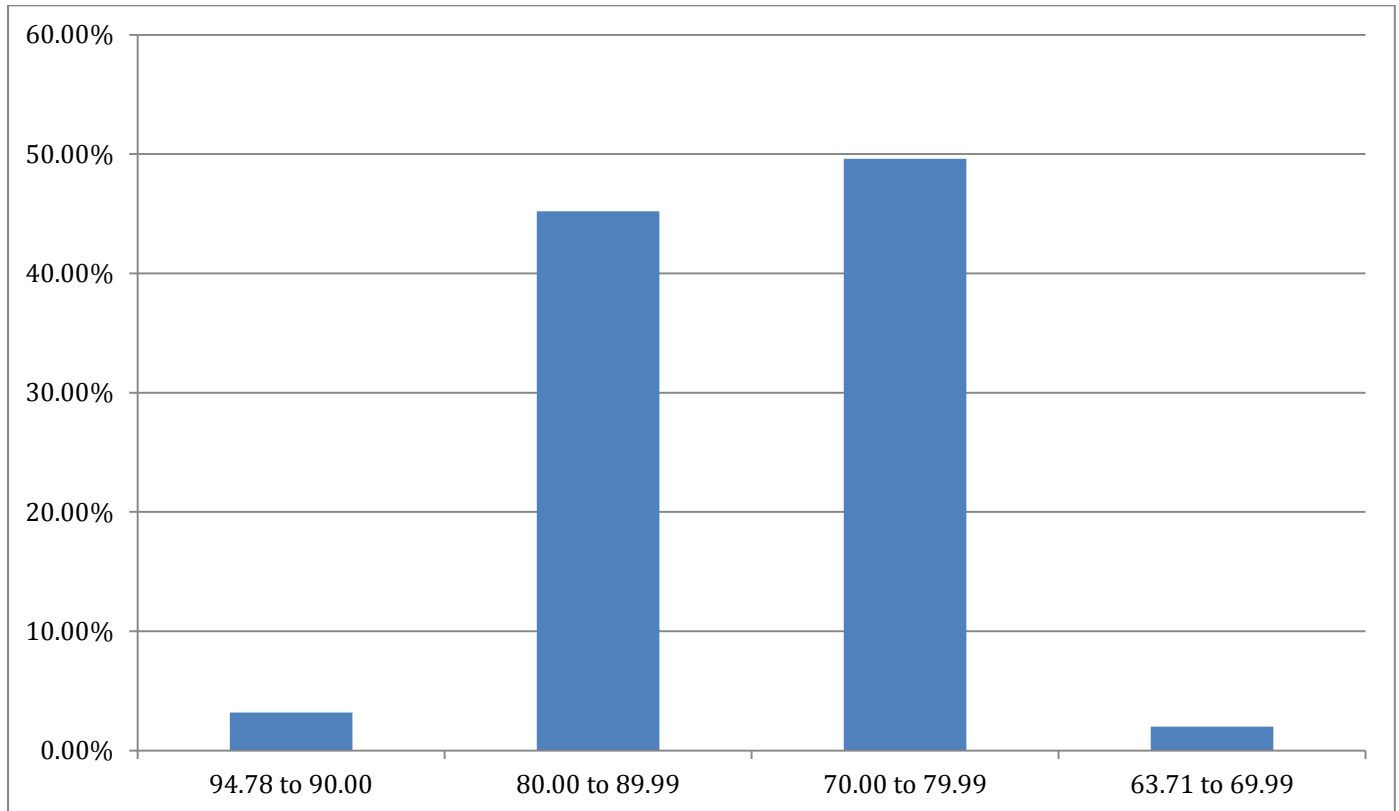

HEE Yorkshire and Humber Foundation Schools Foundation Programme UoA Allocation Statistics 2017

Please find below the score ratios for all allocated HEE YH Foundation Schools trainees.
Percentage of trainees (rounded to 2 decimal points) vs score range