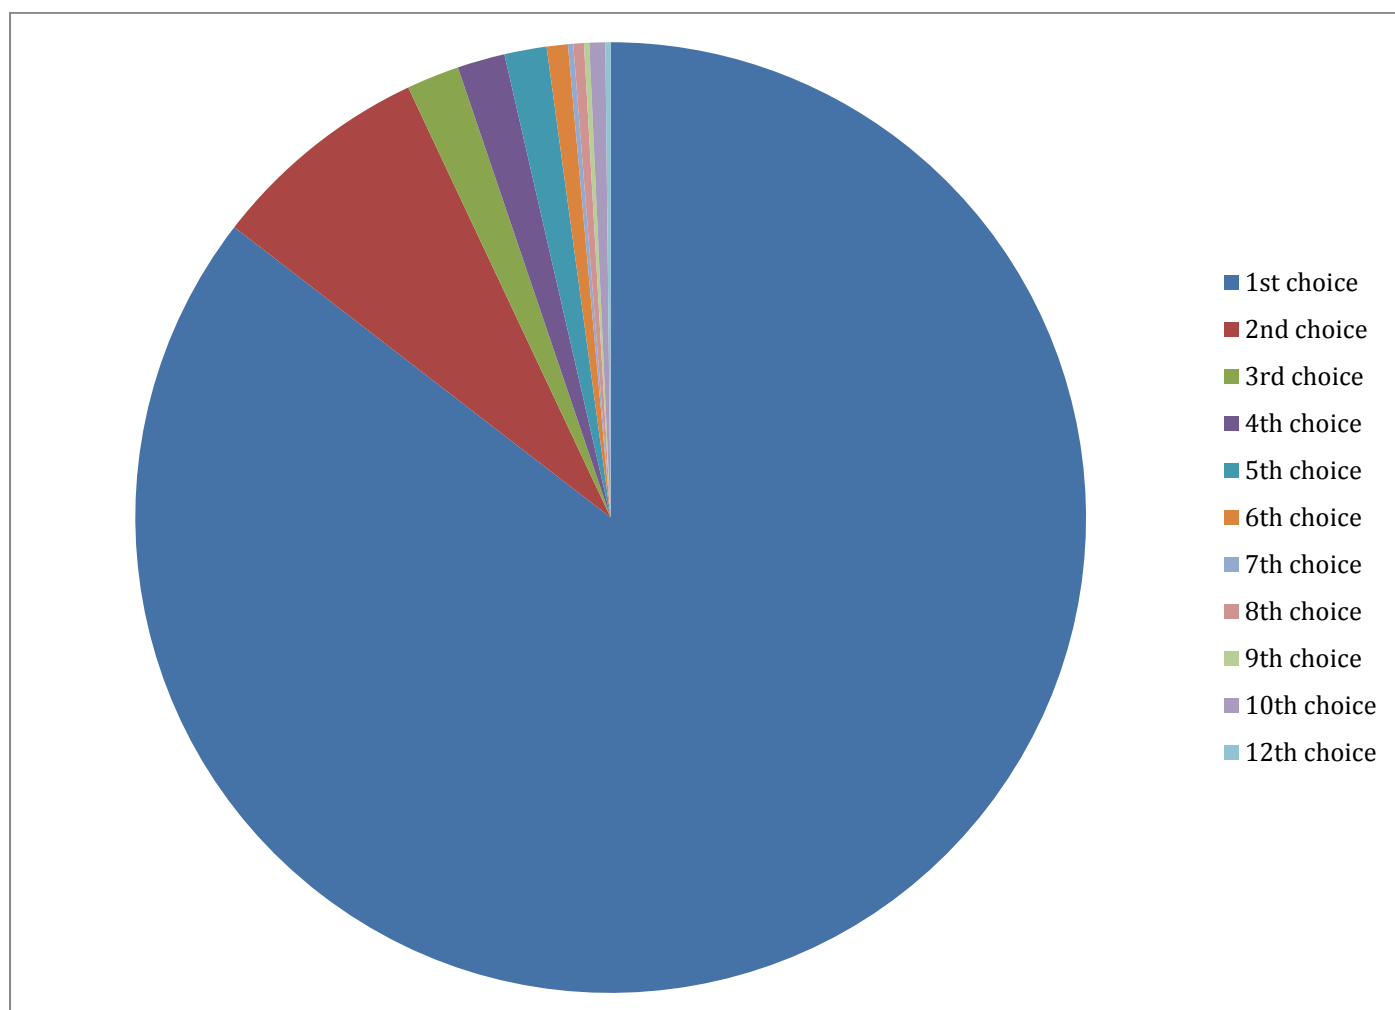

HEE Yorkshire and Humber Foundation Schools Foundation Programme UoA Allocation Statistics 2017

Please find below the UoA rank preference for all allocated HEE YH Foundation Schools trainees.
(Percentage rounded to 2 decimal points)

Preference	No. of Trainees	%
1 st choice	476	85.50%
2 nd choice	42	7.50%
3 rd choice	10	1.80%
4 th choice	9	1.60%
5 th choice	8	1.40%
6 th choice	4	0.70%
7 th choice	1	0.20%
8 th choice	2	0.40%
9 th choice	1	0.20%
10 th choice	3	0.50%
12 th choice	1	0.20%