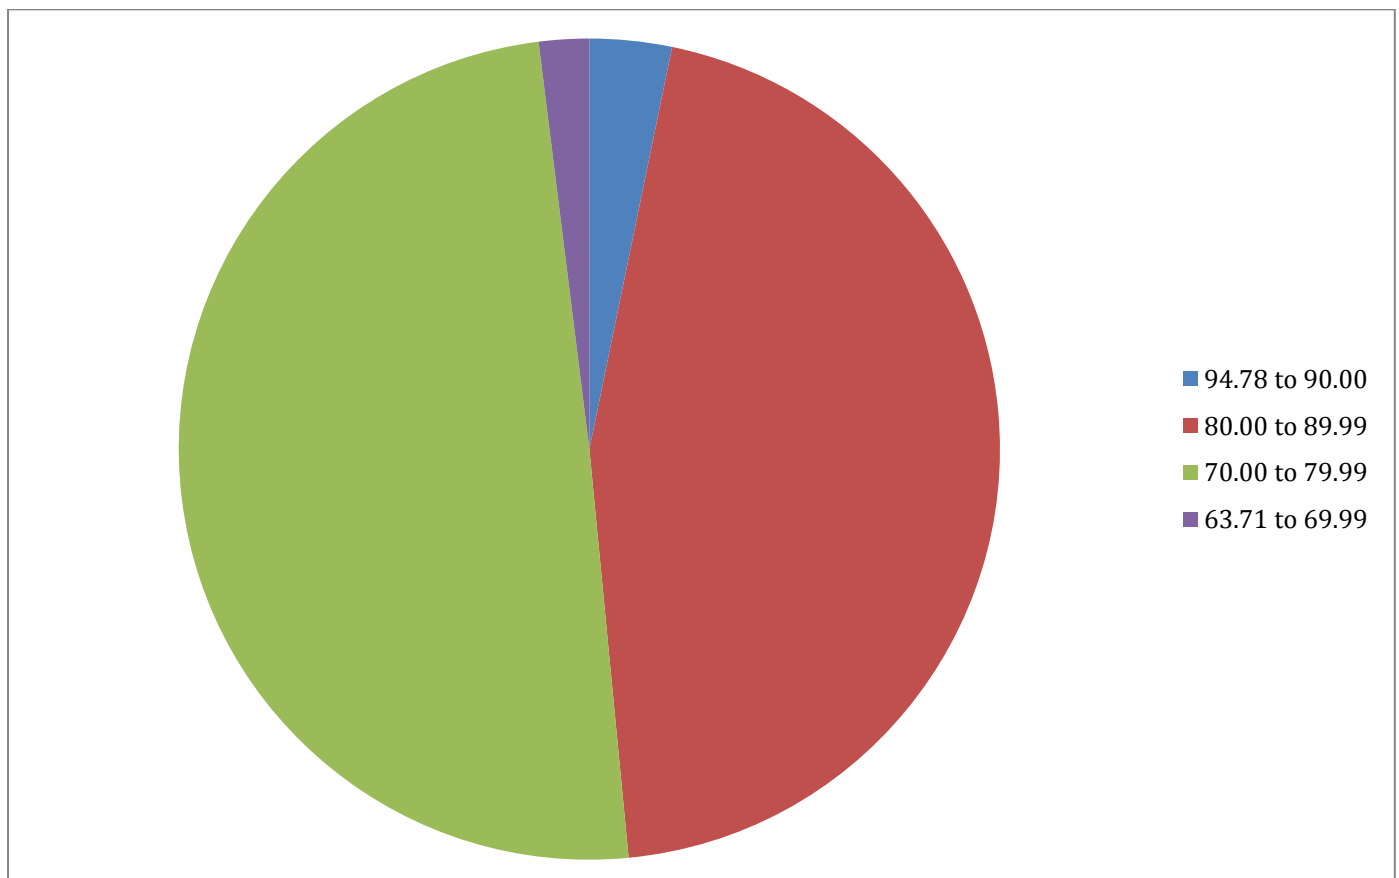

HEE Yorkshire and Humber Foundation Schools Foundation Programme UoA Allocation Statistics 2017

Please find below the score ratios for all allocated HEE YH Foundation Schools trainees.
Percentage of trainees (rounded to 2 decimal points) vs score range