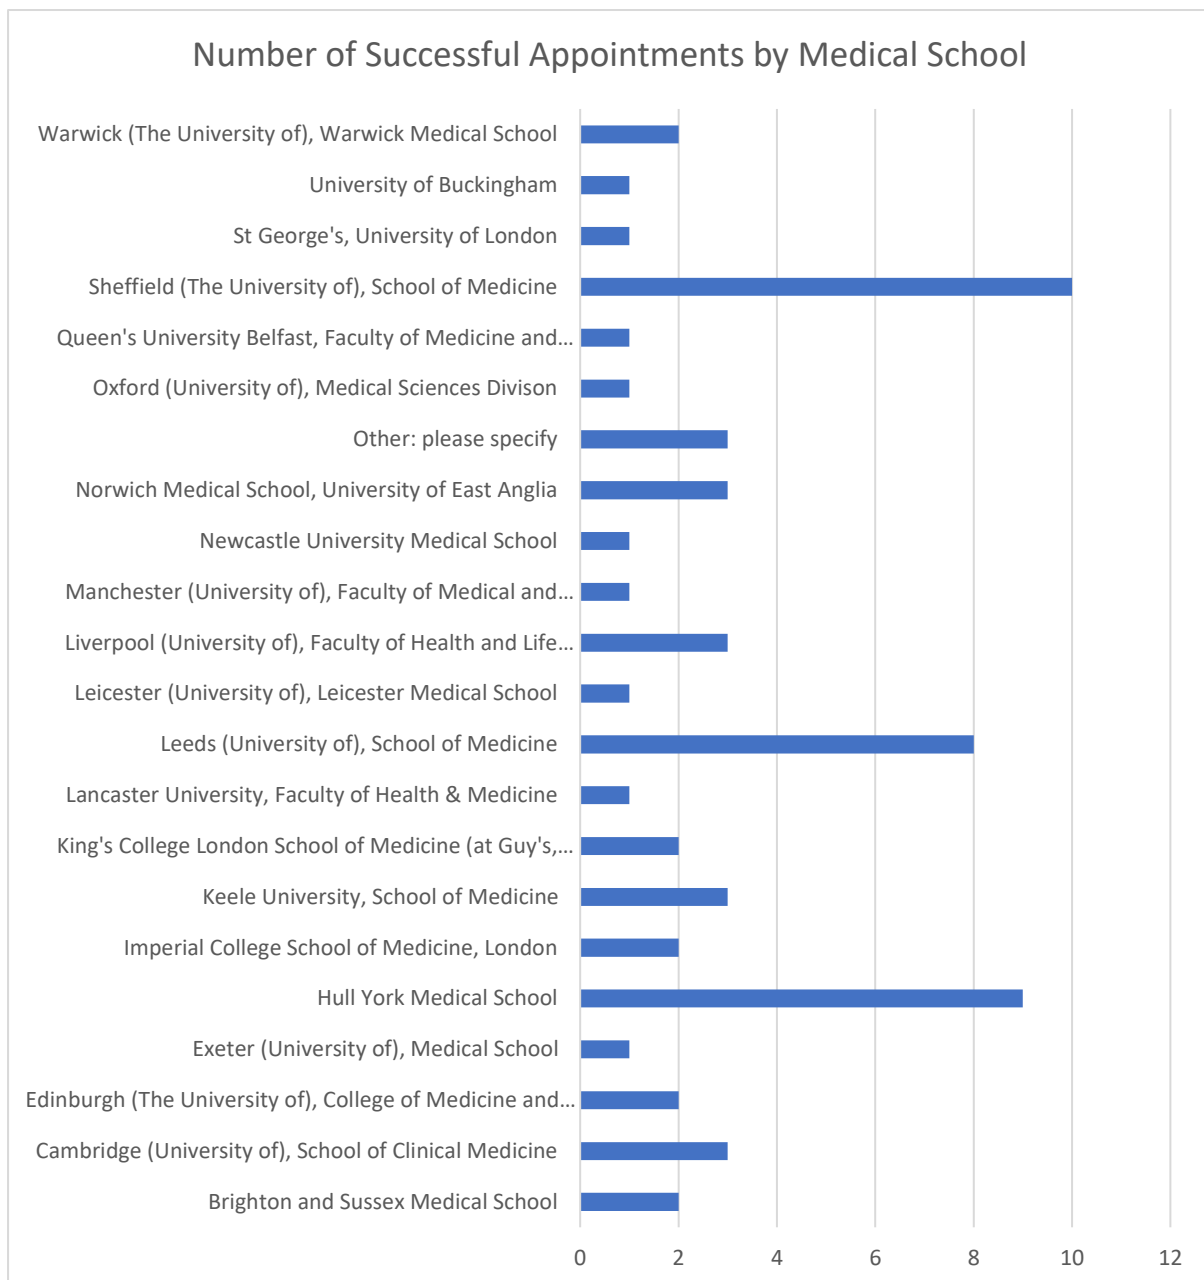

# HEE Yorkshire and Humber Foundation School Academic Foundation Programme Allocation Statistics

### Total Score of Successful Appointment vs Number of Successful Appointments