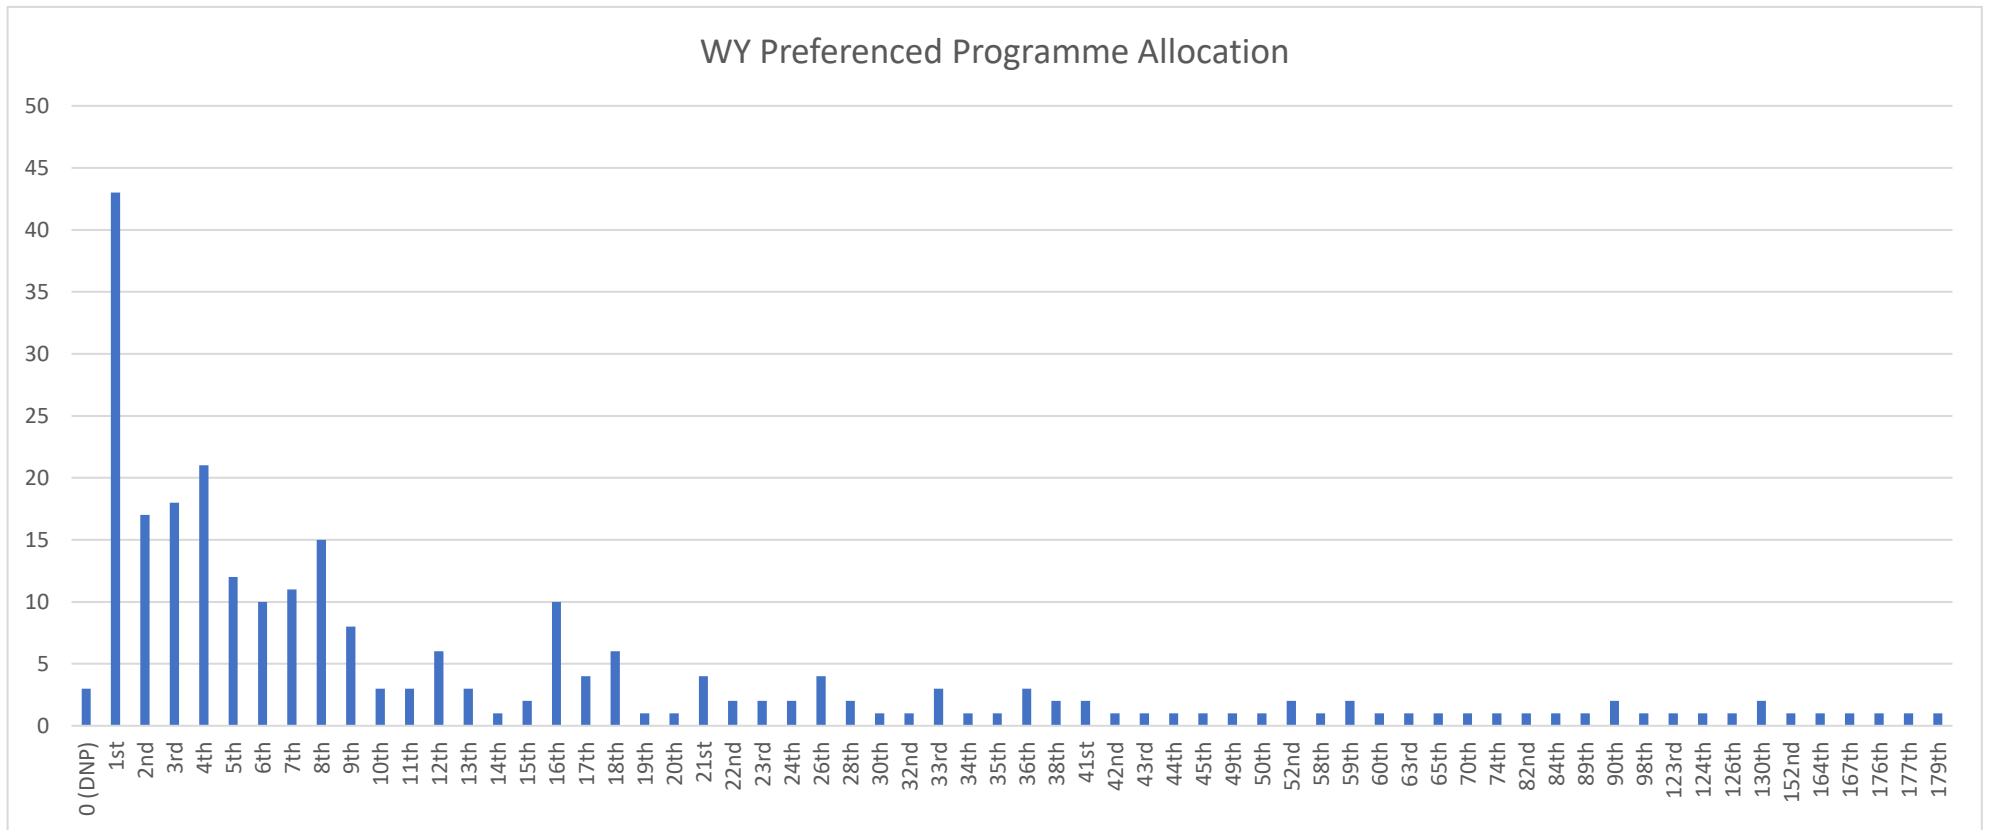

HEE Yorkshire and Humber Foundation School Foundation Programme Allocation Statistics 2019

Please see the below graphs which shows where each applicant ranked the programme that they have been allocated to across Yorkshire and the Humber. Please note that DNP is Did Not Preference.

NYEC Preferred Programme Allocation

SY Preferred Programme Allocation