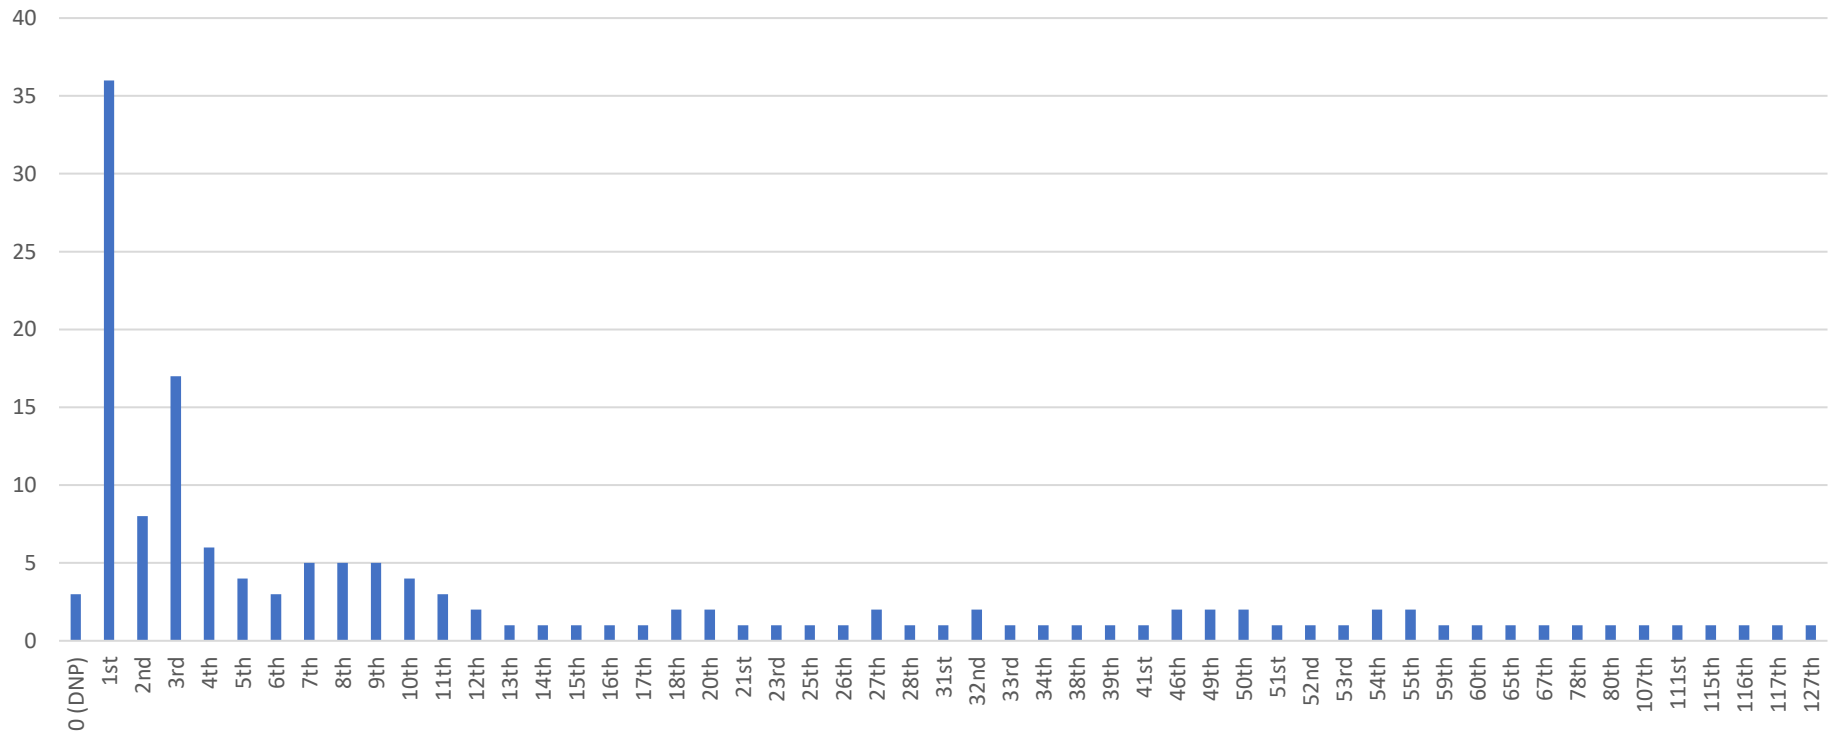

HEE Yorkshire and Humber Foundation School Foundation Programme Allocation Statistics 2019

Please see the below graphs which shows where each applicant ranked the programme that they have been allocated to across Yorkshire and the Humber. Please note that DNP is Did Not Preference.

NYEC Preferred Programme Allocation

SY Preferred Programme Allocation