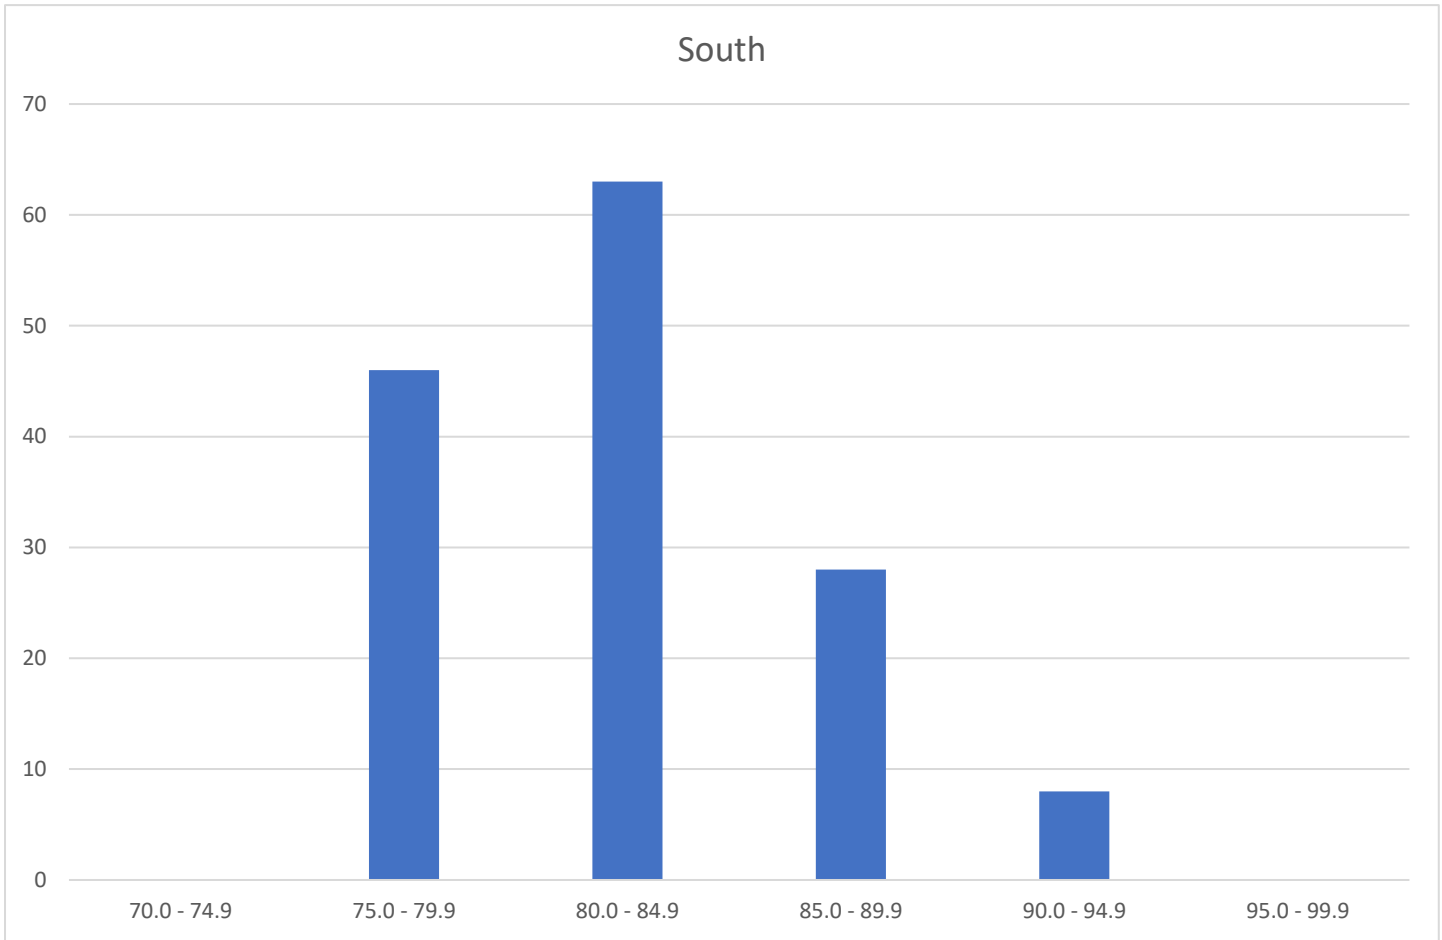

HEE Yorkshire and Humber Foundation School Foundation Programme Applicant Scores 2019

Please find below a breakdown of the applicant scores of those who have been allocated to each area Foundation School.

For display purposes .9 is any score below the next whole number.

Score	Number of Applicants
70.0 - 74.9	0
75.0 - 79.9	66
80.0 - 84.9	114
85.0 - 89.9	55
90.0 - 94.9	22
95.0 - 99.9	0
Total	257

Score	Number of Applicants
70.0 - 74.9	66
75.0 - 79.9	62
80.0 - 84.9	15
85.0 - 89.9	6
90.0 - 94.9	2
95.0 - 99.9	0
Total	151

Score	Number of Applicants
70.0 - 74.9	0
75.0 - 79.9	46
80.0 - 84.9	63
85.0 - 89.9	28
90.0 - 94.9	8
95.0 - 99.9	0
Total	145