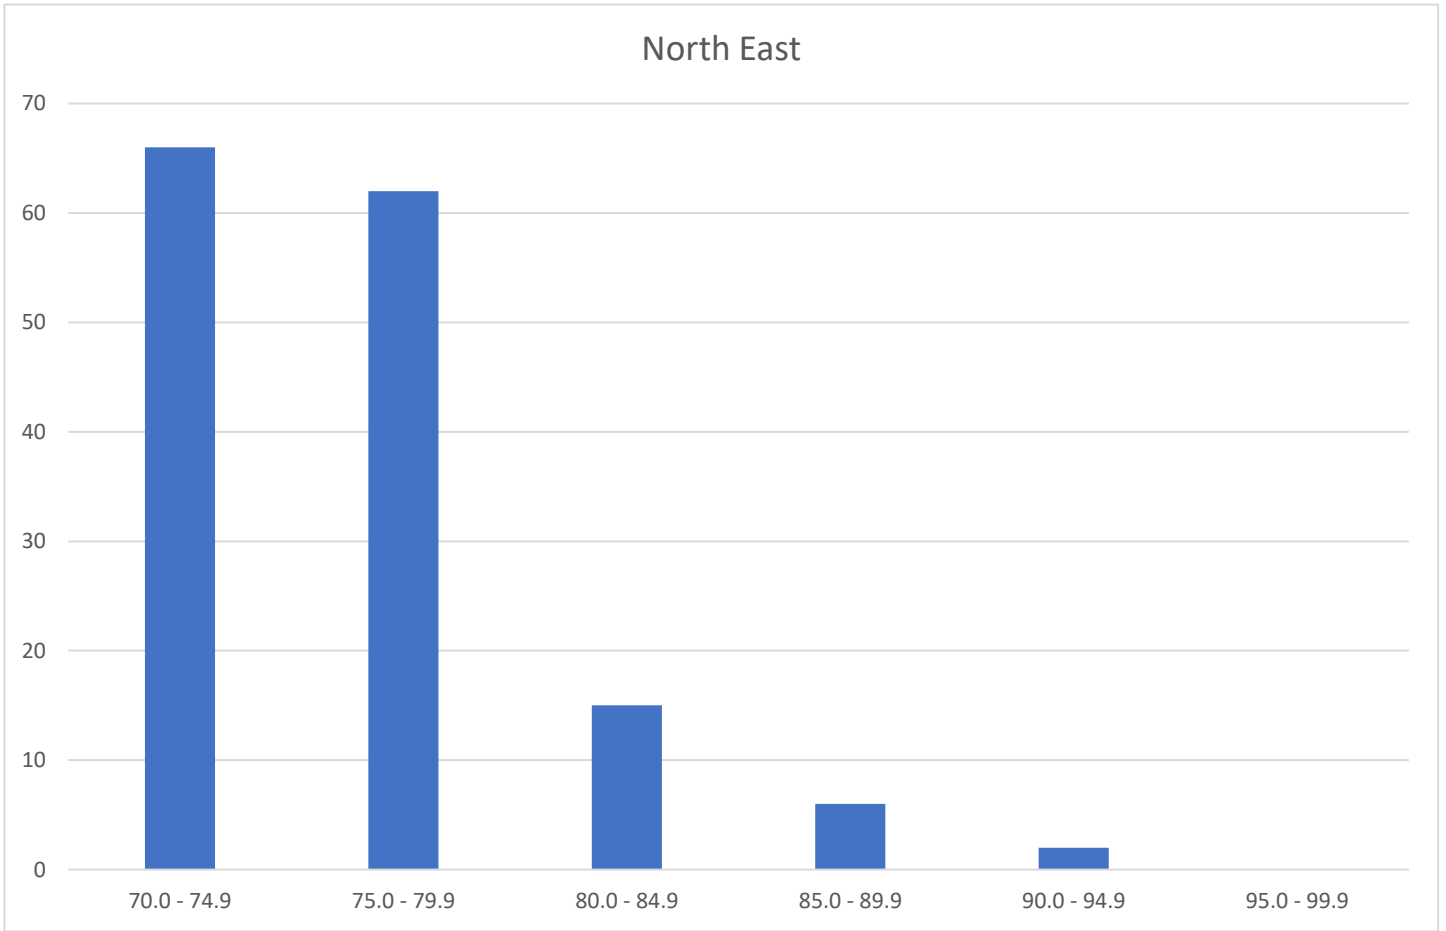

HEE Yorkshire and Humber Foundation School Foundation Programme Applicant Scores 2019

Please find below a breakdown of the applicant scores of those who have been allocated to each area Foundation School.

For display purposes .9 is any score below the next whole number.

Score	Number of Applicants
70.0 - 74.9	0
75.0 - 79.9	66
80.0 - 84.9	114
85.0 - 89.9	55
90.0 - 94.9	22
95.0 - 99.9	0
Total	257

Score	Number of Applicants
70.0 - 74.9	66
75.0 - 79.9	62
80.0 - 84.9	15
85.0 - 89.9	6
90.0 - 94.9	2
95.0 - 99.9	0
Total	151

Score	Number of Applicants
70.0 - 74.9	0
75.0 - 79.9	46
80.0 - 84.9	63
85.0 - 89.9	28
90.0 - 94.9	8
95.0 - 99.9	0
Total	145