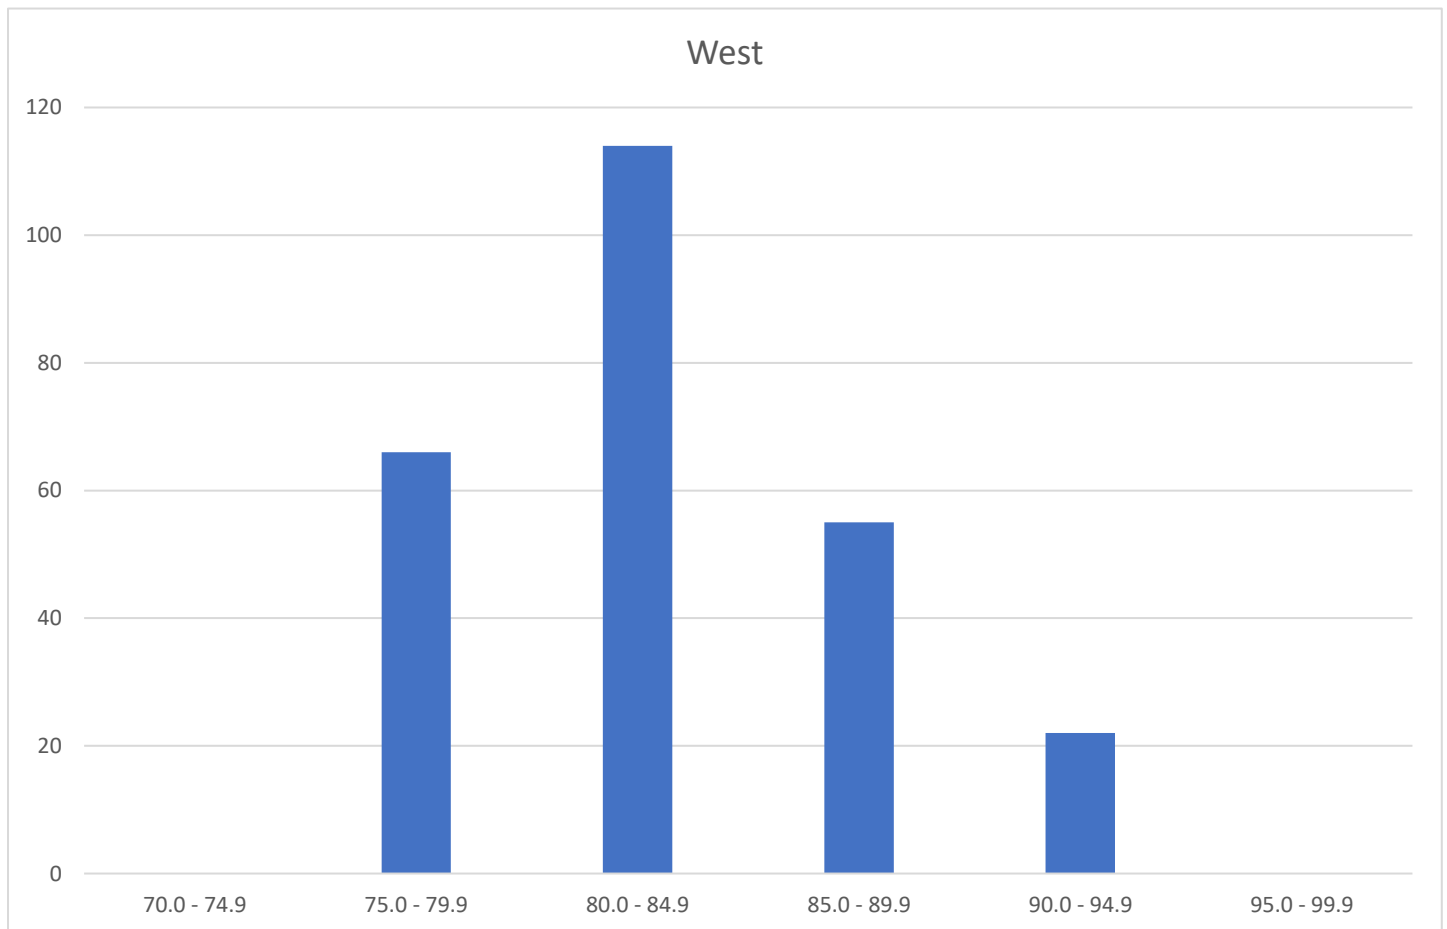

HEE Yorkshire and Humber Foundation School Foundation Programme Applicant Scores 2019

Please find below a breakdown of the applicant scores of those who have been allocated to each area Foundation School.

For display purposes .9 is any score below the next whole number.

Score	Number of Applicants
70.0 - 74.9	0
75.0 - 79.9	66
80.0 - 84.9	114
85.0 - 89.9	55
90.0 - 94.9	22
95.0 - 99.9	0
Total	257

Score	Number of Applicants
70.0 - 74.9	66
75.0 - 79.9	62
80.0 - 84.9	15
85.0 - 89.9	6
90.0 - 94.9	2
95.0 - 99.9	0
Total	151

Score	Number of Applicants
70.0 - 74.9	0
75.0 - 79.9	46
80.0 - 84.9	63
85.0 - 89.9	28
90.0 - 94.9	8
95.0 - 99.9	0
Total	145