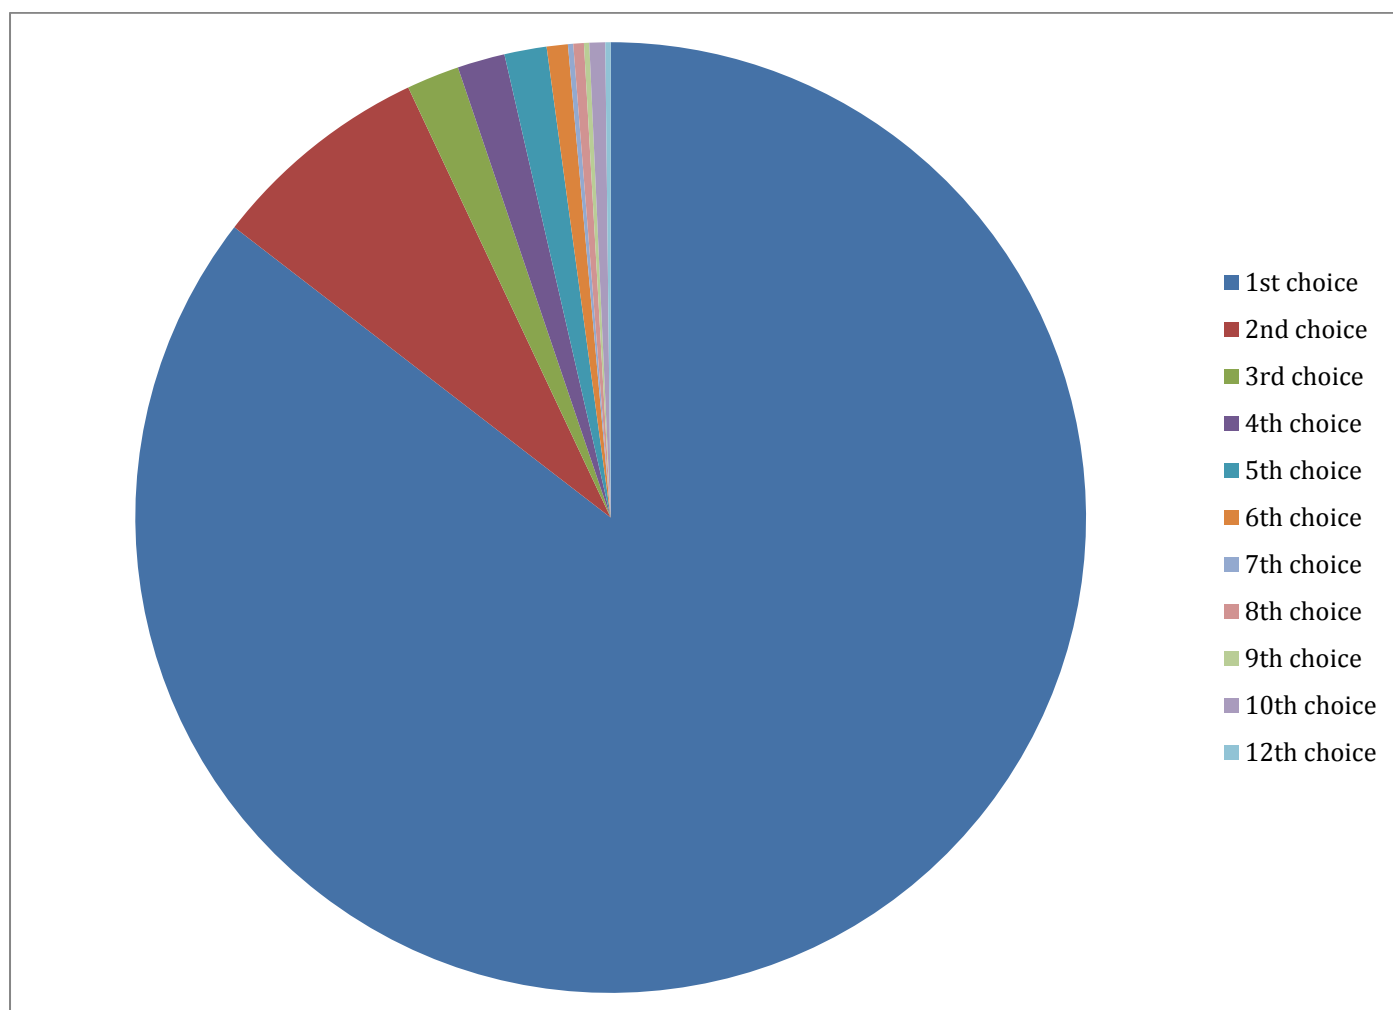

## HEE Yorkshire and Humber Foundation Schools Foundation Programme UoA Allocation Statistics 2017

Please find below the UoA rank preference for all allocated HEE YH Foundation Schools trainees.  
(Percentage rounded to 2 decimal points)

Preference	No. of Trainees	%
1 <sup>st</sup> choice	476	85.50%
2 <sup>nd</sup> choice	42	7.50%
3 <sup>rd</sup> choice	10	1.80%
4 <sup>th</sup> choice	9	1.60%
5 <sup>th</sup> choice	8	1.40%
6 <sup>th</sup> choice	4	0.70%
7 <sup>th</sup> choice	1	0.20%
8 <sup>th</sup> choice	2	0.40%
9 <sup>th</sup> choice	1	0.20%
10 <sup>th</sup> choice	3	0.50%
12 <sup>th</sup> choice	1	0.20%